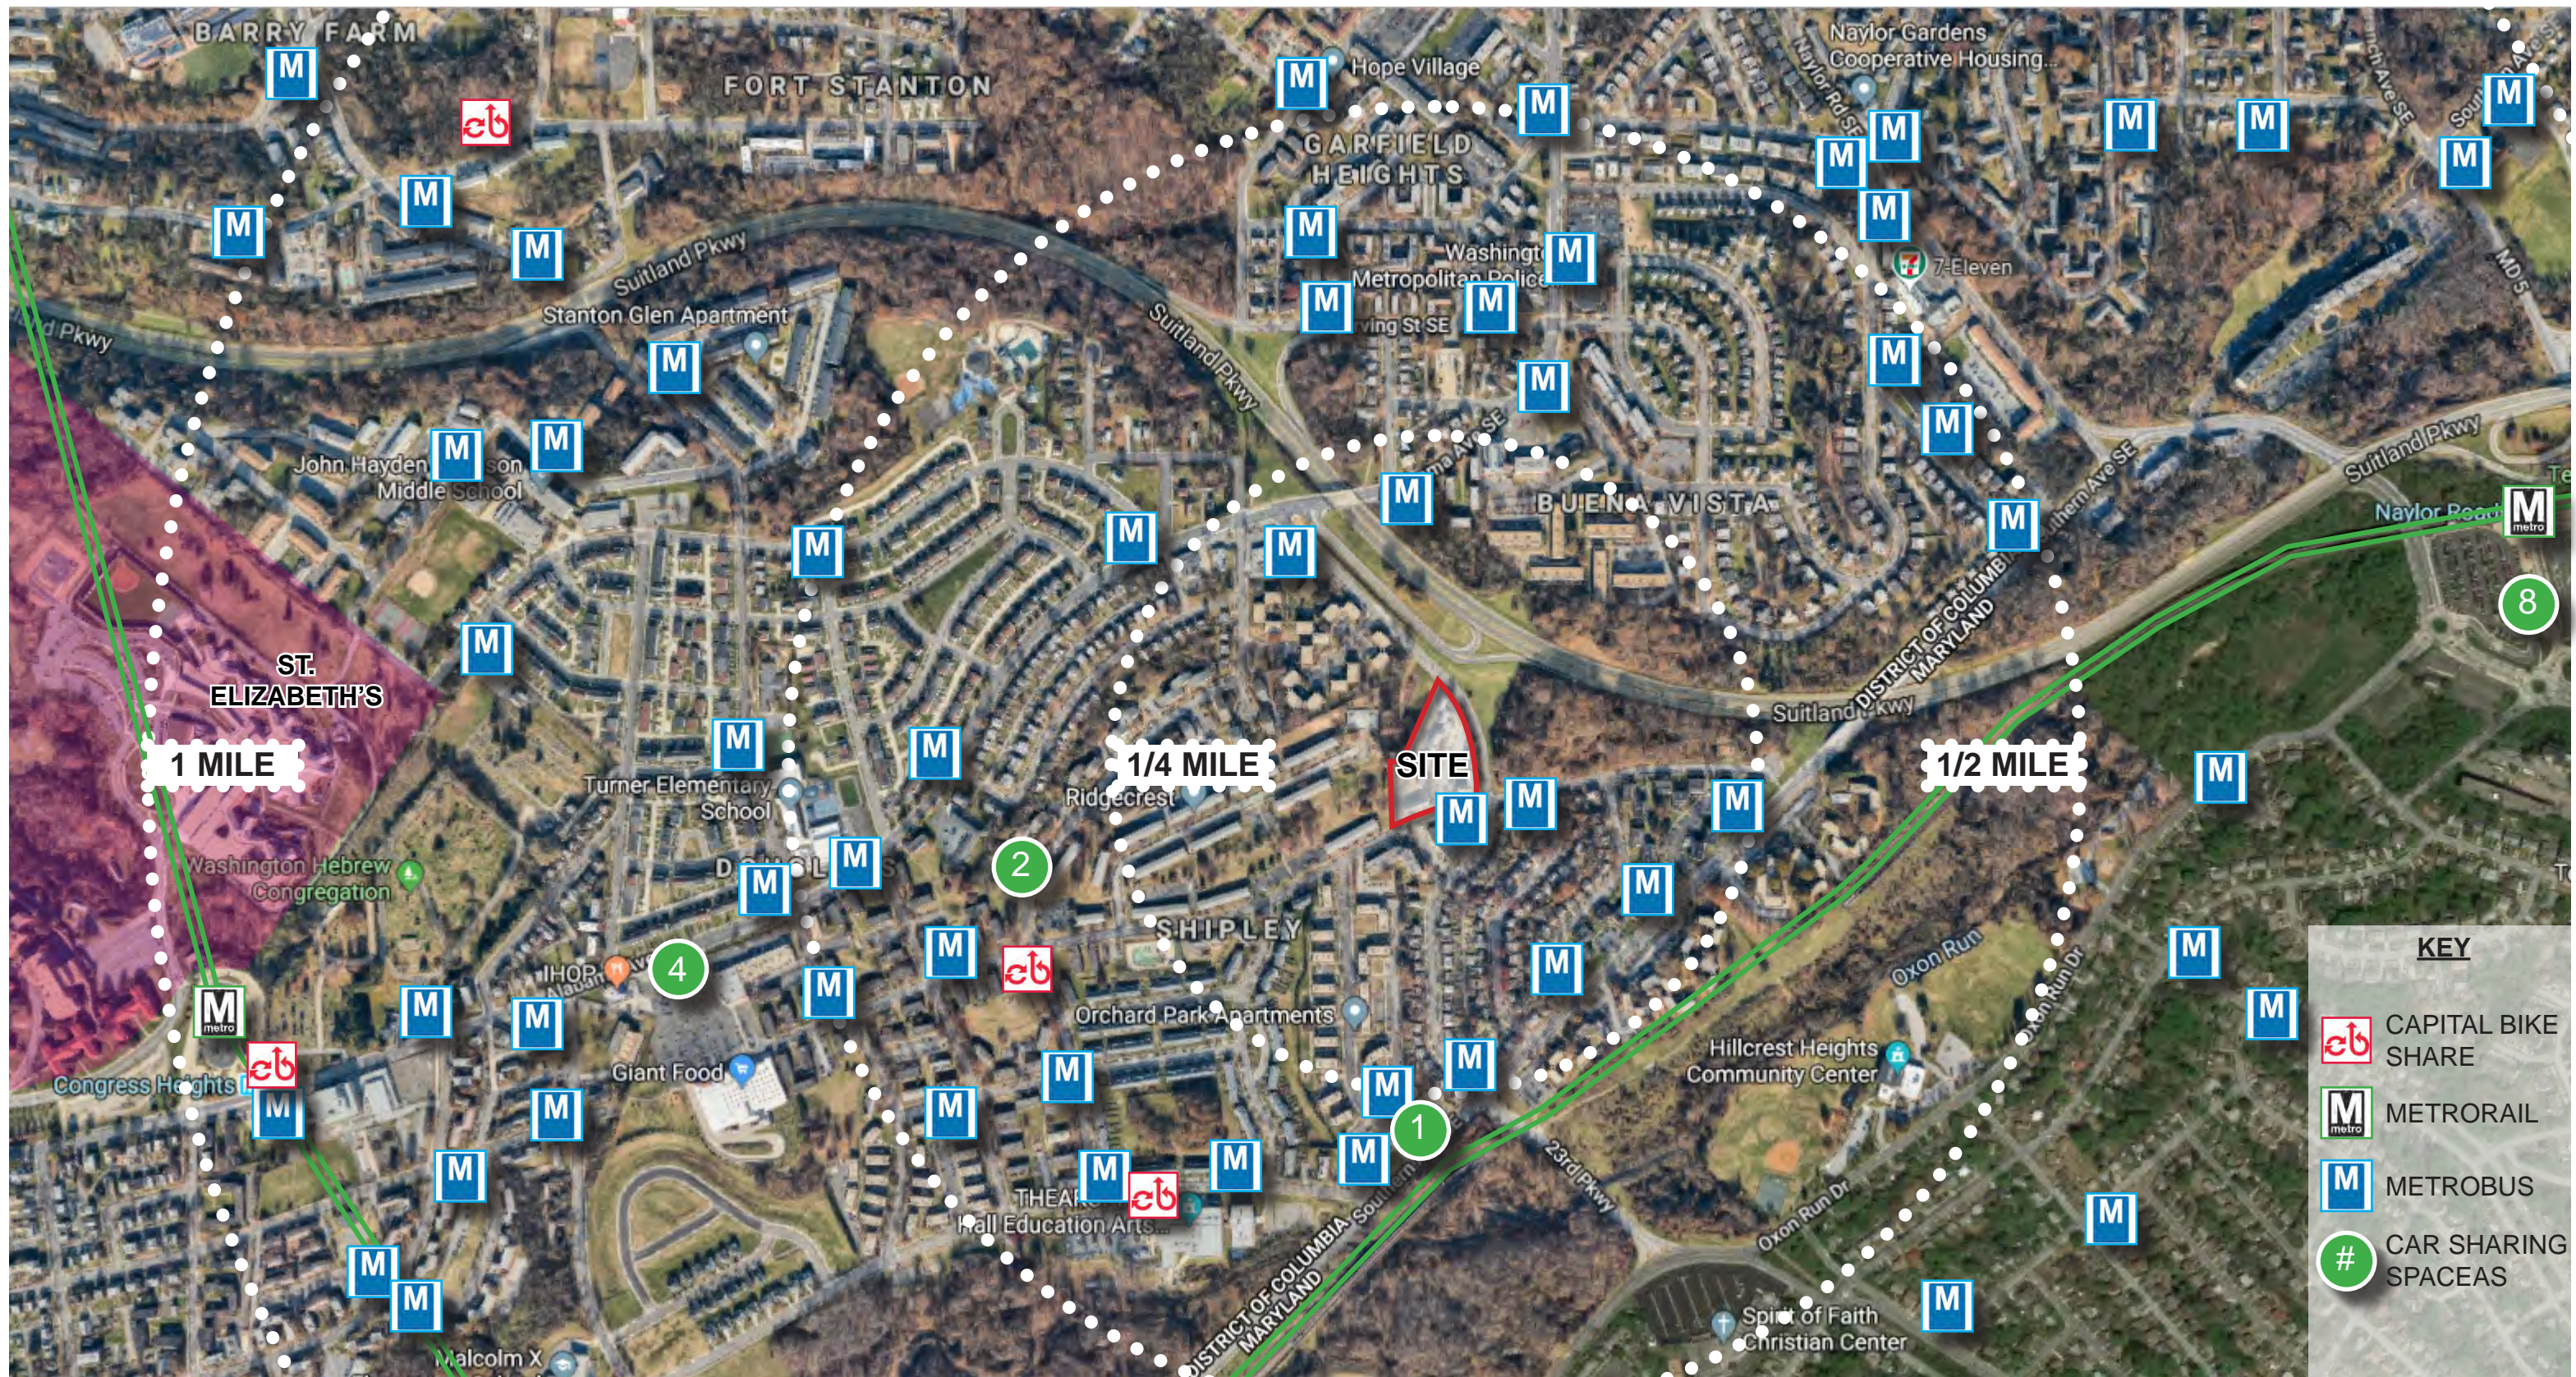

PLAYGROUND

1/4 MILE

SITE

GARFIELD ELEMENTARY

YMCA CAPITAL VIEW

ROCKBURNE ESTATES

RIDGECREST VILLAGE APTS

SHIPLEY PARK APARTMENTS

VILLAGES OF PARKLANDS SPLASH PARK

RL WALKER HOUSE APARTMENTS

1

2

3

4

11

12

13

14